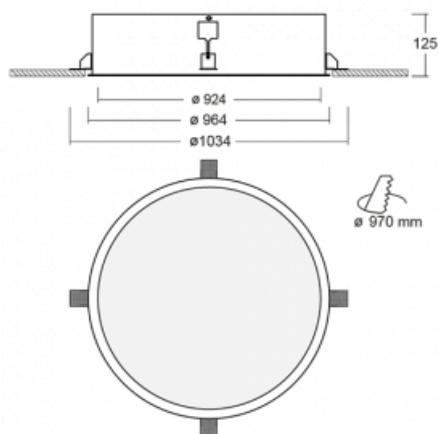

# Puri

140-072I-12GEE/840

We were thinking about how to achieve design purity, so we created a family of Puri recessed circular luminaires. Choose between the framed and frameless versions. You can mount it directly into the ceiling, without any cables or suspension fixtures. The framed version has a great advantage as it is very easy to disassemble. Using various diameters of the ceiling light, you can create combinations that will best suit the needs of your commercial spaces, offices, hotels or corridors. Puri blends in with the interior and can be easily combined with other families of circular luminaires.

## Technical drawing

Type of installation	Recessed
Light distribution	Direct
Luminaire shape	Circular
Material	Aluminium
Lifetime	L80/B20 50 000 hours
Warranty	5 years
Description of luminaires	Luminaire recessed
Dimensions	ø 924 mm × 125 mm
Weight	15 kg
Light source	LED MODUL
Type of optical system	Microprisma
Luminous flux*	11420 lm
Colour Temperature	4000 K cool white
Luminous efficacy	120 lm/W
MacAdam Light source	3
Colour rendering index	80
UGR max. X=4H Y=8H, $\rho=70,50,20$	20