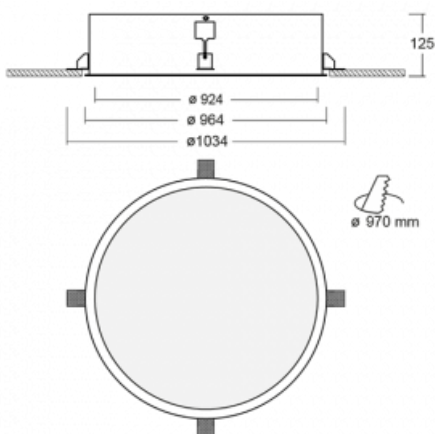

# Puri

140-072I-12GEE/830

We were thinking about how to achieve design purity, so we created a family of Puri recessed circular luminaires. Choose between the framed and frameless versions. You can mount it directly into the ceiling, without any cables or suspension fixtures. The framed version has a great advantage as it is very easy to disassemble. Using various diameters of the ceiling light, you can create combinations that will best suit the needs of your commercial spaces, offices, hotels or corridors. Puri blends in with the interior and can be easily combined with other families of circular luminaires.

## Technical drawing

Type of installation	Recessed
Light distribution	Direct
Luminaire shape	Circular
Material	Aluminium
Lifetime	L80/B20 50 000 hours
Warranty	5 years
Description of luminaires	Luminaire recessed
Dimensions	$\varnothing 924$ mm $\times$ 125 mm
Weight	15 kg
Light source	LED MODUL
Type of optical system	Microprisma
Luminous flux*	9660 lm
Colour Temperature	3000 K warm white
Luminous efficacy	102 lm/W
MacAdam Light source	3
Colour rendering index	80
UGR max. X=4H Y=8H, $\varrho=70,50,20$	19.9