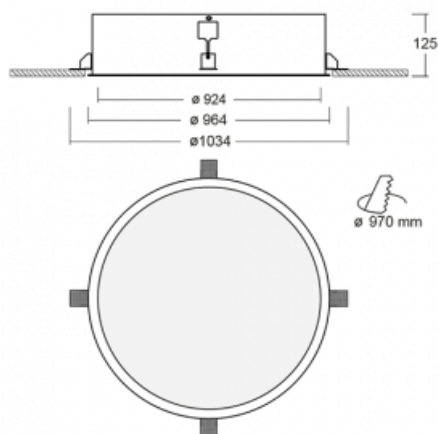

# Puri

140-072I-12GED/830

We were thinking about how to achieve design purity, so we created a family of Puri recessed circular luminaires. Choose between the framed and frameless versions. You can mount it directly into the ceiling, without any cables or suspension fixtures. The framed version has a great advantage as it is very easy to disassemble. Using various diameters of the ceiling light, you can create combinations that will best suit the needs of your commercial spaces, offices, hotels or corridors. Puri blends in with the interior and can be easily combined with other families of circular luminaires.

## Technical drawing

Type of installation	Recessed
Light distribution	Direct
Luminaire shape	Circular
Material	Aluminium
Lifetime	L80/B20 50 000 hours
Warranty	5 years
Description of luminaires	Luminaire recessed
Dimensions	$\varnothing 924$ mm $\times$ 125 mm
Weight	15.5 kg
Light source	LED MODUL
Type of optical system	Microprisma
Luminous flux*	9660 lm
Colour Temperature	3000 K warm white
Luminous efficacy	102 lm/W
MacAdam Light source	3
Colour rendering index	80
UGR max. X=4H Y=8H, $\varrho=70,50,20$	19.9