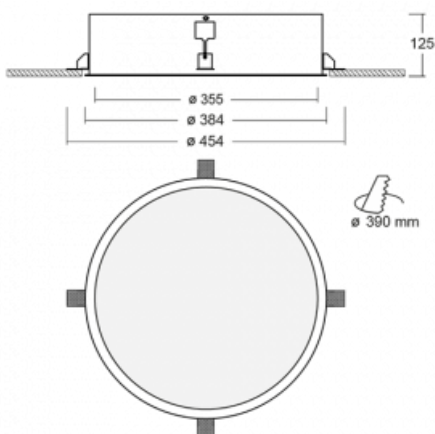

# Puri

140-052I-10GIM/840

We were thinking about how to achieve design purity, so we created a family of Puri recessed circular luminaires. Choose between the framed and frameless versions. You can mount it directly into the ceiling, without any cables or suspension fixtures. The framed version has a great advantage as it is very easy to disassemble. Using various diameters of the ceiling light, you can create combinations that will best suit the needs of your commercial spaces, offices, hotels or corridors. Puri blends in with the interior and can be easily combined with other families of circular luminaires.

## Technical drawing

Type of installation	Recessed
Light distribution	Direct
Luminaire shape	Circular
Material	Aluminium
Lifetime	L80/B20 50 000 hours
Warranty	2 years
Description of luminaires	Luminaire recessed
Dimensions	$\varnothing 435$ mm $\times$ 125 mm
Weight	4.2 kg
Light source	LED MODUL
DIR optical system	Microprisma
Luminous flux*	2410 lm
Colour Temperature	4000 K cool white
Luminous efficacy	86 lm/W
MacAdam Light source	3
Colour rendering index	80
UGR max. X=4H Y=8H, $\rho=70,50,20$	20.7
Luminaire power input*	28 W
Connection of the luminaires	ON/OFF + 1h emergency
Electrical voltage	220-240V
Frequency	50/60Hz