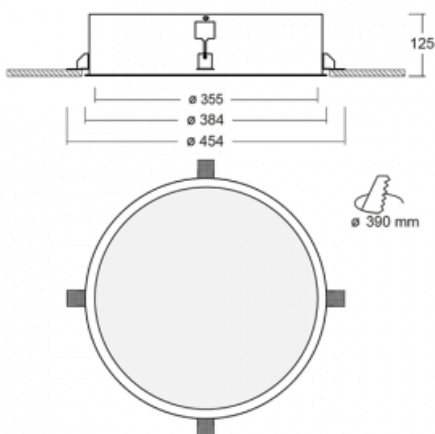

## Technical drawing

|                                   |                       |
|-----------------------------------|-----------------------|
| Type of installation              | Recessed              |
| Light distribution                | Direct                |
| Luminaire shape                   | Circular              |
| Material                          | Aluminium             |
| Lifetime                          | L80/B20 50 000 hours  |
| Warranty                          | 2 years               |
| Description of luminaires         | Luminaire recessed    |
| Dimensions                        | ∅ 355 mm × 125 mm     |
| Weight                            | 3.2 kg                |
| Light source                      | LED MODUL             |
| DIR optical system                | Microprisma           |
| Luminous flux*                    | 1790 lm               |
| Colour Temperature                | 4000 K cool white     |
| Luminous efficacy                 | 82 lm/W               |
| MacAdam Light source              | 3                     |
| Colour rendering index            | 80                    |
| UGR max. X=4H<br>Y=8H, ρ=70,50,20 | 18                    |
| Luminaire power input*            | 21.9 W                |
| Connection of the luminaires      | ON/OFF + 3h emergency |
| Electrical voltage                | 220-240V              |
| Frequency                         | 50/60Hz               |