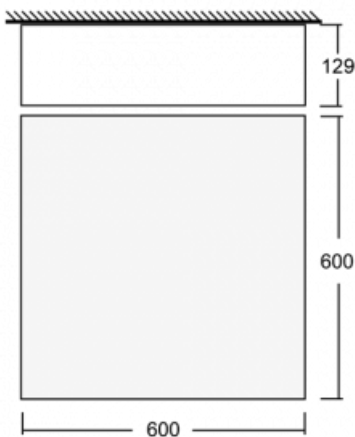

Technical drawing

| | |
|-----------------------------------|-----------------------------|
| Type of installation | Surface, Suspended |
| Light distribution | Direct |
| Luminaire shape | Angular |
| Colour of the luminaires | Black |
| Material | Aluminium |
| Lifetime | L80/B20 50 000 hours |
| Warranty | 2 years |
| Description of luminaires | Luminaire surface/suspended |
| Dimensions (l × w × h mm) | 600 mm × 600 mm × 129 mm |
| Light source | LED MODUL |
| DIR optical system | Microprisma |
| Luminous flux* | 4010 lm |
| Colour Temperature | 4000 K cool white |
| Luminous efficacy | 110 lm/W |
| MacAdam Light source | 3 |
| Colour rendering index | 80 |
| UGR max. X=4H Y=8H, ρ=70,50,20 | 19.1 |

  IP 20

*±10 %

Downloads

Installation instructions

Photos

Accessories

00-00333, B
suspension set
2000mm, 4 pcs.of wires,
cable 5x0,75mm, ceiling
cup

00-00340, B
suspension set
4000mm, 4 pcs.of wires,
cable 5x0,75mm, ceiling
cup

00-00344, B
suspension set
6000mm, 4 pcs.of wires,
cable 5x0,75mm, ceiling
cup