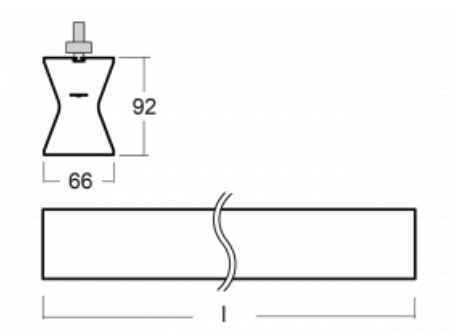

Technical drawing