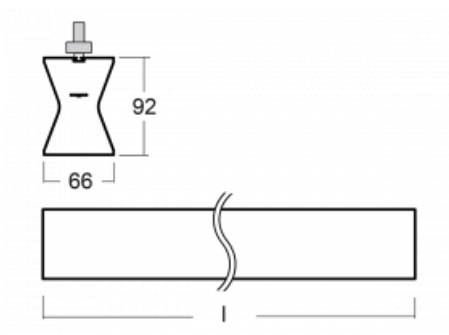

Design Rob van Beek

**Technical drawing**

Type of installation	3 circuit track
Light distribution	Direct-indirect
Luminaire shape	Linear
Colour of the luminaires	Silver
Material	Aluminium
Lifetime	L80/B20 50 000 hours
Warranty	5 years
Description of luminaires	Luminaire 3 circuit track
Dimensions	1410 mm × 66 mm × 92 mm
Weight	3.9 kg
Light source	LED MODUL
Type of optical system	Opal diffuser
Luminous flux*	4120 lm
Colour Temperature	4000 K cool white
Luminous efficacy	104 lm/W
MacAdam Light source	3
Colour rendering index	80
UGR max. X=4H Y=8H, $\rho=70,50,20$	23.4