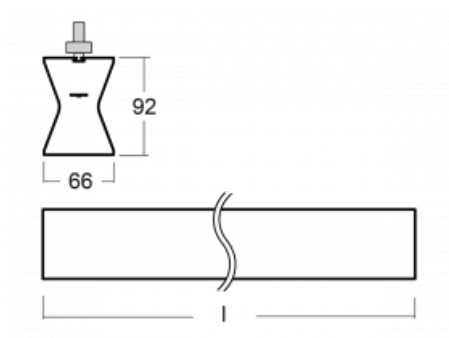

## Technical drawing

|                                   |                           |
|-----------------------------------|---------------------------|
| Type of installation              | 3 circuit track           |
| Light distribution                | Direct-indirect           |
| Luminaire shape                   | Linear                    |
| Colour of the luminaires          | White                     |
| Material                          | Aluminium                 |
| Lifetime                          | L80/B20 50 000 hours      |
| Warranty                          | 5 years                   |
| Description of luminaires         | Luminaire 3 circuit track |
| Dimensions                        | 1410 mm × 66 mm × 92 mm   |
| Light source                      | LED MODUL                 |
| Type of optical system            | Opal diffuser             |
| Luminous flux*                    | 3930 lm                   |
| Colour Temperature                | 3000 K warm white         |
| Luminous efficacy                 | 99 lm/W                   |
| MacAdam Light source              | 3                         |
| Colour rendering index            | 80                        |
| UGR max. X=4H<br>Y=8H, ρ=70,50,20 | 23.2                      |