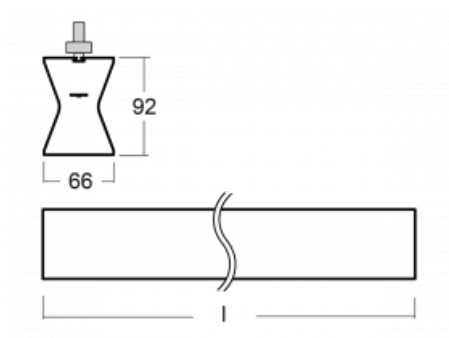

Design Rob van Beek

Technical drawing

Type of installation	3 circuit track
Light distribution	Direct-indirect
Luminaire shape	Linear
Colour of the luminaires	Silver
Material	Aluminium
Lifetime	L80/B20 50 000 hours
Warranty	5 years
Description of luminaires	Luminaire 3 circuit track
Dimensions	1410 mm × 66 mm × 92 mm
Light source	LED MODUL
Type of optical system	Opal diffuser
Luminous flux*	3930 lm
Colour Temperature	3000 K warm white
Luminous efficacy	99 lm/W
MacAdam Light source	3
Colour rendering index	80
UGR max. X=4H Y=8H, ρ=70,50,20	23.2