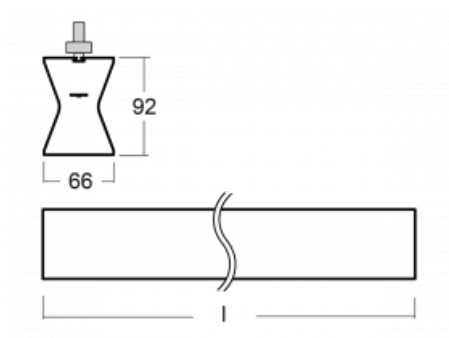

Design Rob van Beek

Technical drawing

Type of installation	3 circuit track
Light distribution	Direct-indirect
Luminaire shape	Linear
Colour of the luminaires	White
Material	Aluminium
Lifetime	L80/B20 50 000 hours
Warranty	5 years
Description of luminaires	Luminaire 3 circuit track
Dimensions (l × w × h mm)	1410 mm × 66 mm × 92 mm
Light source	LED MODUL
DIR optical system	Opal diffuser
INDIR optical system	Opal cover
Luminous flux*	2760 lm
Colour Temperature	4000 K cool white
Luminous efficacy	115 lm/W
MacAdam Light source	3
Colour rendering index	80
UGR max. X=4H Y=8H, ρ=70,50,20	22