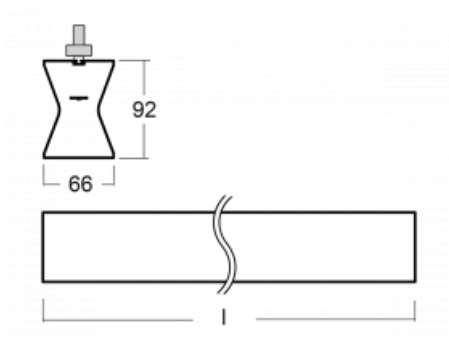

Design Rob van Beek

Technical drawing

Type of installation	3 circuit track
Light distribution	Direct-indirect
Luminaire shape	Linear
Colour of the luminaires	White
Material	Aluminium
Lifetime	L80/B20 50 000 hours
Warranty	5 years
Description of luminaires	Luminaire 3 circuit track
Dimensions	1410 mm × 66 mm × 92 mm
Light source	LED MODUL
Type of optical system	Opal diffuser
Luminous flux*	2760 lm
Colour Temperature	4000 K cool white
Luminous efficacy	115 lm/W
MacAdam Light source	3
Colour rendering index	80
UGR max. X=4H Y=8H, ρ=70,50,20	22