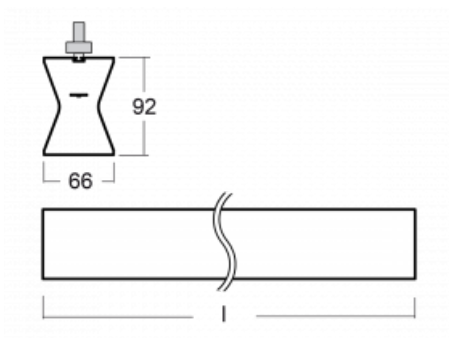

Design Rob van Beek

Technical drawing

Type of installation	3 circuit track
Light distribution	Direct-indirect
Luminaire shape	Linear
Colour of the luminaires	Silver
Material	Aluminium
Lifetime	L80/B20 50 000 hours
Warranty	5 years
Description of luminaires	Luminaire 3 circuit track
Dimensions	1410 mm × 66 mm × 92 mm
Light source	LED MODUL
Type of optical system	Opal diffuser
Luminous flux*	2760 lm
Colour Temperature	4000 K cool white
Luminous efficacy	115 lm/W
MacAdam Light source	3
Colour rendering index	80
UGR max. X=4H Y=8H, ρ=70,50,20	22