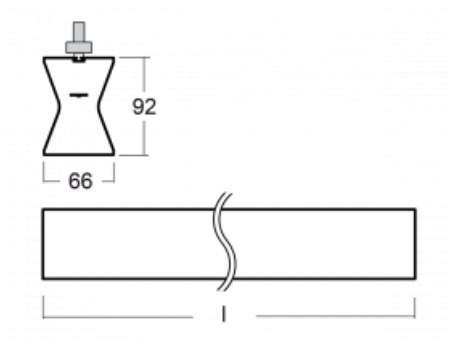

Design Rob van Beek

**Technical drawing**

Type of installation	3 circuit track
Light distribution	Direct-indirect
Luminaire shape	Linear
Colour of the luminaires	Black
Material	Aluminium
Lifetime	L80/B20 50 000 hours
Warranty	5 years
Description of luminaires	Luminaire 3 circuit track
Dimensions	1410 mm × 66 mm × 92 mm
Light source	LED MODUL
Type of optical system	Opal diffuser
Luminous flux*	2760 lm
Colour Temperature	4000 K cool white
Luminous efficacy	115 lm/W
MacAdam Light source	3
Colour rendering index	80
UGR max. X=4H Y=8H, ρ=70,50,20	22