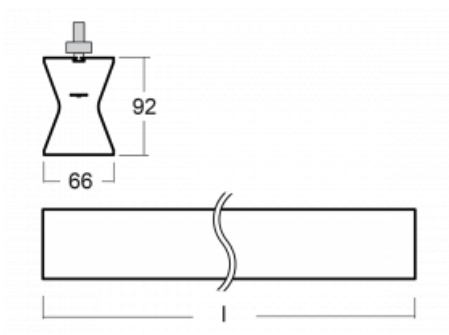

Design Rob van Beek

**Technical drawing**

Type of installation	3 circuit track
Light distribution	Direct-indirect
Luminaire shape	Linear
Colour of the luminaires	White
Material	Aluminium
Lifetime	L80/B20 50 000 hours
Warranty	5 years
Description of luminaires	Luminaire 3 circuit track
Dimensions	1130 mm × 66 mm × 92 mm
Weight	3.4 kg
Light source	LED MODUL
Type of optical system	Opal diffuser
Luminous flux*	3560 lm
Colour Temperature	4000 K cool white
Luminous efficacy	102 lm/W
MacAdam Light source	3
Colour rendering index	80
UGR max. X=4H Y=8H, $\rho=70,50,20$	23.6