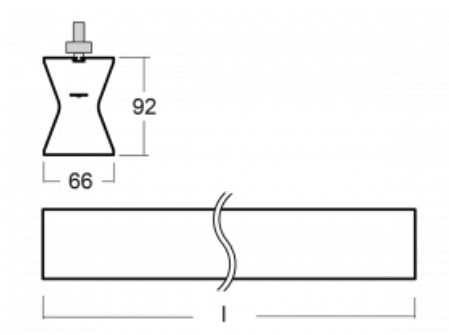

Design Rob van Beek

Technical drawing

Type of installation	3 circuit track
Light distribution	Direct-indirect
Luminaire shape	Linear
Colour of the luminaires	Silver
Material	Aluminium
Lifetime	L80/B20 50 000 hours
Warranty	5 years
Description of luminaires	Luminaire 3 circuit track
Dimensions	1130 mm × 66 mm × 92 mm
Weight	3.4 kg
Light source	LED MODUL
Type of optical system	Opal diffuser
Luminous flux*	3560 lm
Colour Temperature	4000 K cool white
Luminous efficacy	102 lm/W
MacAdam Light source	3
Colour rendering index	80
UGR max. X=4H Y=8H, $\rho=70,50,20$	23.6