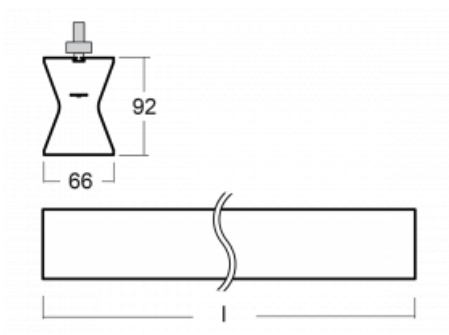

Design Rob van Beek

**Technical drawing**

Type of installation	3 circuit track
Light distribution	Direct-indirect
Luminaire shape	Linear
Colour of the luminaires	Black
Material	Aluminium
Lifetime	L80/B20 50 000 hours
Warranty	5 years
Description of luminaires	Luminaire 3 circuit track
Dimensions	1130 mm × 66 mm × 92 mm
Weight	3.4 kg
Light source	LED MODUL
Type of optical system	Opal diffuser
Luminous flux*	3560 lm
Colour Temperature	4000 K cool white
Luminous efficacy	102 lm/W
MacAdam Light source	3
Colour rendering index	80
UGR max. X=4H Y=8H, $\rho=70,50,20$	23.6