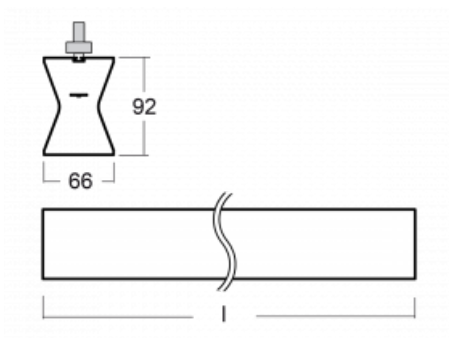

Design Rob van Beek

Technical drawing

Type of installation	3 circuit track
Light distribution	Direct-indirect
Luminaire shape	Linear
Colour of the luminaires	White
Material	Aluminium
Lifetime	L80/B20 50 000 hours
Warranty	5 years
Description of luminaires	Luminaire 3 circuit track
Dimensions (l × w × h mm)	1130 mm × 66 mm × 92 mm
Weight	3.4 kg
Light source	LED MODUL
DIR optical system	Opal diffuser
INDIR optical system	Opal cover
Luminous flux*	3400 lm
Colour Temperature	3000 K warm white
Luminous efficacy	97 lm/W
MacAdam Light source	3
Colour rendering index	80
UGR max. X=4H Y=8H, $\theta=70,50,20$	23.5