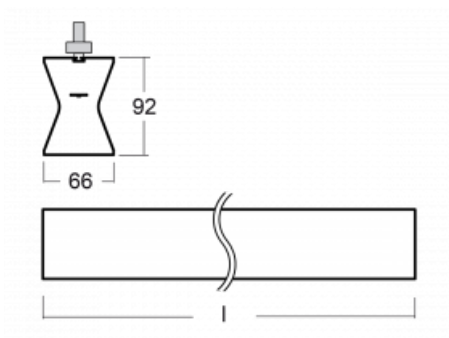

Design Rob van Beek

Technical drawing

Type of installation	3 circuit track
Light distribution	Direct-indirect
Luminaire shape	Linear
Colour of the luminaires	Silver
Material	Aluminium
Lifetime	L80/B20 50 000 hours
Warranty	5 years
Description of luminaires	Luminaire 3 circuit track
Dimensions	1130 mm × 66 mm × 92 mm
Weight	3.4 kg
Light source	LED MODUL
Type of optical system	Opal diffuser
Luminous flux*	3400 lm
Colour Temperature	3000 K warm white
Luminous efficacy	97 lm/W
MacAdam Light source	3
Colour rendering index	80
UGR max. X=4H Y=8H, $\rho=70,50,20$	23.5