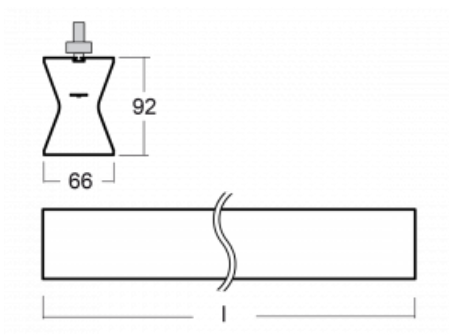

Design Rob van Beek

Technical drawing

Type of installation	3 circuit track
Light distribution	Direct-indirect
Luminaire shape	Linear
Colour of the luminaires	White
Material	Aluminium
Lifetime	L80/B20 50 000 hours
Warranty	5 years
Description of luminaires	Luminaire 3 circuit track
Dimensions	1130 mm × 66 mm × 92 mm
Weight	3.4 kg
Light source	LED MODUL
Type of optical system	Opal diffuser
Luminous flux*	2120 lm
Colour Temperature	4000 K cool white
Luminous efficacy	101 lm/W
MacAdam Light source	3
Colour rendering index	80
UGR max. X=4H Y=8H, $\rho=70,50,20$	21.8