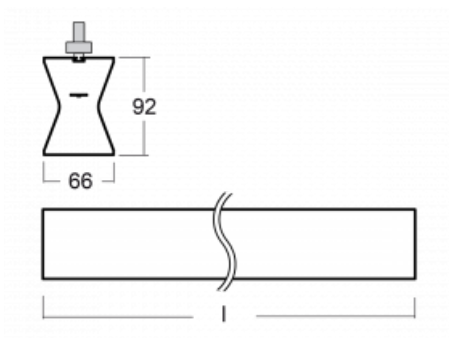

## Technical drawing

Type of installation	3 circuit track
Light distribution	Direct-indirect
Luminaire shape	Linear
Colour of the luminaires	White
Material	Aluminium
Lifetime	L80/B20 50 000 hours
Warranty	5 years
Description of luminaires	Luminaire 3 circuit track
Dimensions (l x w x h mm)	1130 mm x 66 mm x 92 mm
Weight	3.4 kg
Light source	LED MODUL
DIR optical system	Opal diffuser
INDIR optical system	Opal cover
Luminous flux*	2020 lm
Colour Temperature	3000 K warm white
Luminous efficacy	96 lm/W
MacAdam Light source	3
Colour rendering index	80
UGR max. X=4H Y=8H, $\theta=70,50,20$	21.7