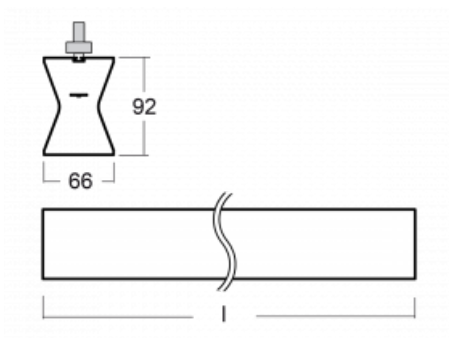

Design Rob van Beek

Technical drawing

Type of installation	3 circuit track
Light distribution	Direct-indirect
Luminaire shape	Linear
Colour of the luminaires	Black
Material	Aluminium
Lifetime	L80/B20 50 000 hours
Warranty	5 years
Description of luminaires	Luminaire 3 circuit track
Dimensions	1130 mm × 66 mm × 92 mm
Weight	3.4 kg
Light source	LED MODUL
Type of optical system	Opal diffuser
Luminous flux*	2020 lm
Colour Temperature	3000 K warm white
Luminous efficacy	96 lm/W
MacAdam Light source	3
Colour rendering index	80
UGR max. X=4H Y=8H, $\rho=70,50,20$	21.7