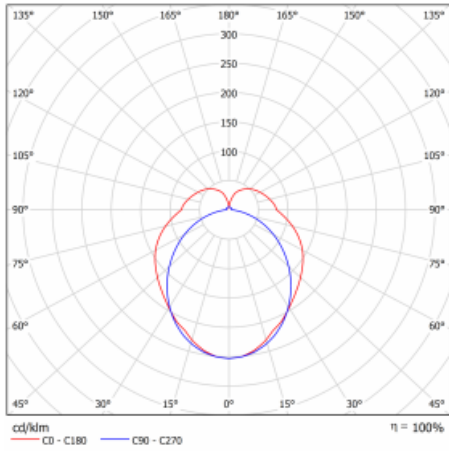

Curve

Luminaire power input* 40.5 W

Connection of the luminaires ON/OFF + 1h emergency

Electrical voltage 220-240V

Frequency 50/60Hz

⊕ CE IP 40

*±10 %