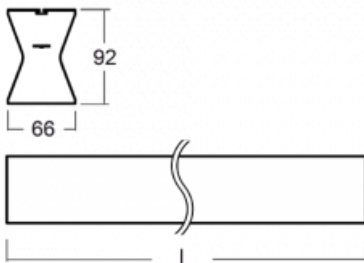

## Technical drawing

|                                   |                         |
|-----------------------------------|-------------------------|
| Type of installation              | Suspended               |
| Light distribution                | Direct-indirect         |
| Luminaire shape                   | Linear                  |
| Colour of the luminaires          | Silver                  |
| Material                          | Aluminium               |
| Lifetime                          | L80/B20 50 000 hours    |
| Warranty                          | 5 years                 |
| Description of luminaires         | Luminaire suspended     |
| Dimensions                        | 1408 mm × 66 mm × 92 mm |
| Light source                      | LED MODUL               |
| Type of optical system            | Opal diffuser           |
| Luminous flux*                    | 4210 lm                 |
| Colour Temperature                | 3000 K warm white       |
| Luminous efficacy                 | 104 lm/W                |
| MacAdam Light source              | 2                       |
| Colour rendering index            | 80                      |
| UGR max. X=4H<br>Y=8H, ρ=70,50,20 | 23.5                    |