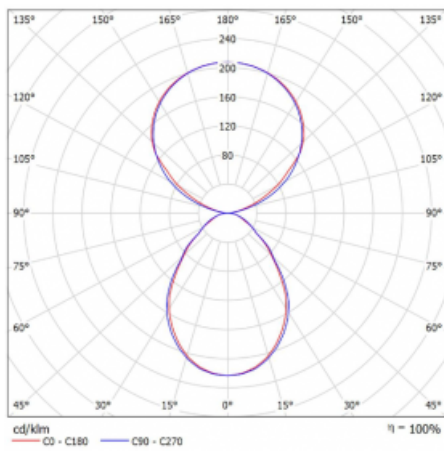

Type of installation	Table lamp
Light distribution	Direct-indirect
Luminaire shape	Angular
Colour of the luminaires	White
Material	Aluminium
Lifetime	L80/B20 50 000 hours
Warranty	5 years
Description of luminaires	Luminaire table lamp
item description	13-731I-10GEQ/TC, W + 13-7316, W
Dimensions	615 mm × 325 mm × 1305 mm
Light source	LED MODUL
Type of optical system	Microprisma
Luminous flux*	7610 lm
Colour Temperature	2700 K - 6500 K Tunable White
Luminous efficacy	105 lm/W
MacAdam Light source	3
Colour rendering index	90
UGR max. X=4H Y=8H, $\rho=70,50,20$	14.7

Technical drawing

Luminaire power input* 72.6 W

Connection of the luminaires DALI DT8

Electrical voltage 220-240V

Frequency 50/60Hz

⊕ CE IP 20

*±10 %

Curve