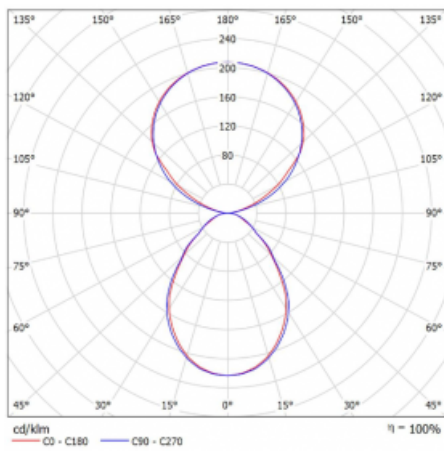

Type of installation	Table lamp
Light distribution	Direct-indirect
Luminaire shape	Angular
Colour of the luminaires	White
Material	Aluminium
Lifetime	L80/B20 50 000 hours
Warranty	5 years
Description of luminaires	Luminaire table lamp
item description	13-731I-10GEQ/TC, W + 13-7316, W
Dimensions (l × w × h mm)	615 mm × 325 mm × 1305 mm
Light source	LED MODUL
DIR optical system	Microprisma
INDIR optical system	Celar cover
Luminous flux*	7610 lm
Colour Temperature	2700 K - 6500 K Tunable White
Luminous efficacy	105 lm/W
MacAdam Light source	3
Colour rendering index	90
UGR max. X=4H Y=8H, $\rho=70,50,20$	14.7

Technical drawing

Luminaire power input* 72.6 W

Connection of the luminaires DALI DT8

Electrical voltage 220-240V

Frequency 50/60Hz

⊕ CE IP 20

*±10 %

Curve