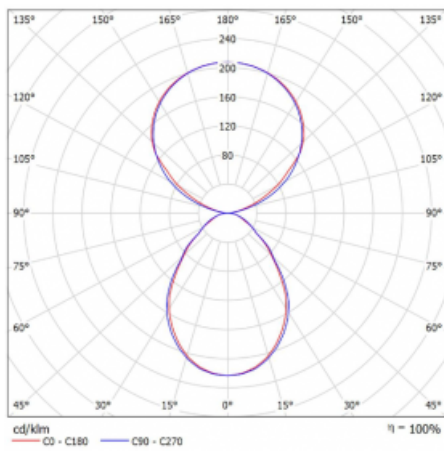

Type of installation	Table lamp
Light distribution	Direct-indirect
Luminaire shape	Angular
Colour of the luminaires	Silver
Material	Aluminium
Lifetime	L80/B20 50 000 hours
Warranty	5 years
Description of luminaires	Luminaire table lamp
item description	13-731I-10GEQ/TC, S + 13-7316, S
Dimensions	615 mm × 325 mm × 1305 mm
Light source	LED MODUL
Type of optical system	Microprisma
Luminous flux*	7610 lm
Colour Temperature	2700 K - 6500 K Tunable White
Luminous efficacy	105 lm/W
MacAdam Light source	3
Colour rendering index	90
UGR max. X=4H Y=8H, $\rho=70,50,20$	14.7

Technical drawing

Luminaire power input* 72.6 W

Connection of the luminaires DALI DT8

Electrical voltage 220-240V

Frequency 50/60Hz

⊕ CE IP 20

*±10 %

Curve