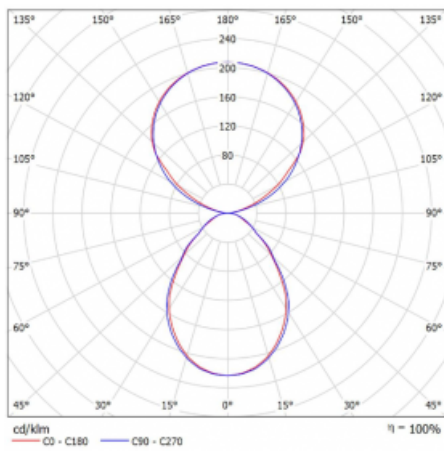

Type of installation	Table lamp
Light distribution	Direct-indirect
Luminaire shape	Angular
Colour of the luminaires	Silver
Material	Aluminium
Lifetime	L80/B20 50 000 hours
Warranty	5 years
Description of luminaires	Luminaire table lamp
item description	13-731I-10GEQ/TC, S + 13-7316, S
Dimensions (l × w × h mm)	615 mm × 325 mm × 1305 mm
Light source	LED MODUL
DIR optical system	Microprisma
INDIR optical system	Celar cover
Luminous flux*	7610 lm
Colour Temperature	2700 K - 6500 K Tunable White
Luminous efficacy	105 lm/W
MacAdam Light source	3
Colour rendering index	90
UGR max. X=4H Y=8H, $\rho=70,50,20$	14.7

Technical drawing

Luminaire power input* 72.6 W

Connection of the luminaires DALI DT8

Electrical voltage 220-240V

Frequency 50/60Hz

⊕ CE IP 20

*±10 %

Curve