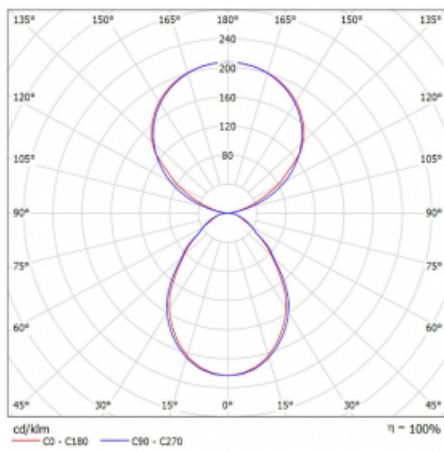

Type of installation	Table lamp
Light distribution	Direct-indirect
Luminaire shape	Angular
Colour of the luminaires	White
Material	Aluminium
Lifetime	L80/B20 50 000 hours
Warranty	5 years
Description of luminaires	Luminaire table lamp
item description	13-721I-10GEQ/TC, W + 13-7012, W
Dimensions	615 mm × 325 mm × 1305 mm
Light source	LED MODUL
Type of optical system	Microprisma
Luminous flux*	7610 lm
Colour Temperature	2700 K - 6500 K Tunable White
Luminous efficacy	105 lm/W
MacAdam Light source	3
Colour rendering index	90
UGR max. X=4H Y=8H, $\rho=70,50,20$	14.7

Technical drawing

Luminaire power input* 72.6 W

Connection of the luminaires DALI DT8

Electrical voltage 220-240V

Frequency 50/60Hz

⊕ CE IP 20

*±10 %

Curve