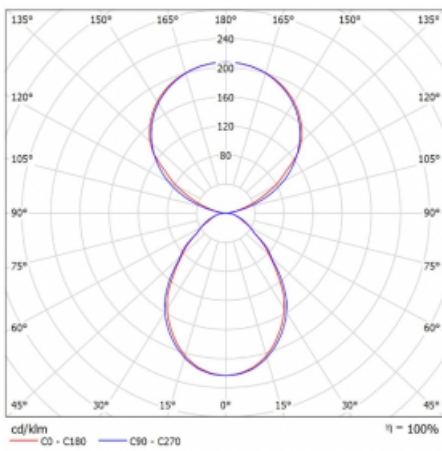

Type of installation	Table lamp
Light distribution	Direct-indirect
Luminaire shape	Angular
Colour of the luminaires	Silver
Material	Aluminium
Lifetime	L80/B20 50 000 hours
Warranty	5 years
Description of luminaires	Luminaire table lamp
item description	13-721I-10GEQ/TC, S + 13-7012, S
Dimensions (l × w × h mm)	615 mm × 325 mm × 1305 mm
Light source	LED MODUL
DIR optical system	Microprisma
INDIR optical system	Celar cover
Luminous flux*	7610 lm
Colour Temperature	2700 K - 6500 K Tunable White
Luminous efficacy	105 lm/W
MacAdam Light source	3
Colour rendering index	90
UGR max. X=4H Y=8H, $\rho=70,50,20$	14.7

Technical drawing

Luminaire power input* 72.6 W

Connection of the luminaires DALI DT8

Electrical voltage 220-240V

Frequency 50/60Hz

⊕ CE IP 20

*±10 %

Curve