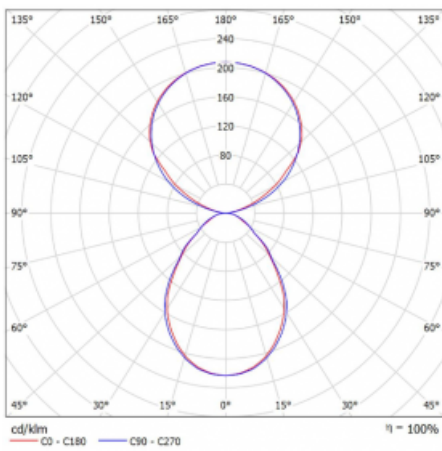

Type of installation	Free-standing
Light distribution	Direct-indirect
Luminaire shape	Angular
Colour of the luminaires	White
Material	Aluminium
Lifetime	L80/B20 50 000 hours
Warranty	5 years
Description of luminaires	Luminaire free-standing
item description	13-731I-10GEQ/TC, W + 13-7312, W + 13-7002, W
Dimensions (l × w × h mm)	615 mm × 325 mm × 1945 mm
Light source	LED MODUL
DIR optical system	Microprisma
INDIR optical system	Celar cover
Luminous flux*	7610 lm
Colour Temperature	2700 K - 6500 K Tunable White
Luminous efficacy	105 lm/W
MacAdam Light source	3
Colour rendering index	90
UGR max. X=4H Y=8H, ρ=70,50,20	14.7

Technical drawing

Luminaire power input* 72.6 W

Connection of the luminaires DALI DT8

Electrical voltage 220-240V

Frequency 50/60Hz

⊕ CE IP 20

*±10 %

Curve