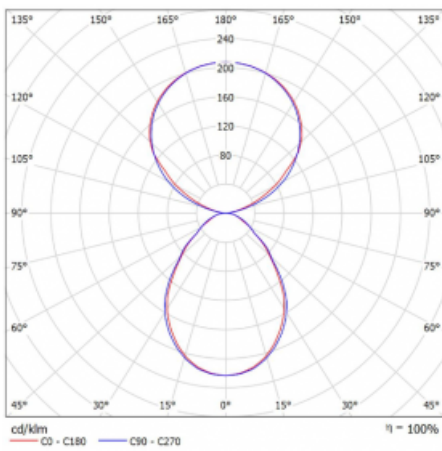

Type of installation	Free-standing
Light distribution	Direct-indirect
Luminaire shape	Angular
Colour of the luminaires	White
Material	Aluminium
Lifetime	L80/B20 50 000 hours
Warranty	5 years
Description of luminaires	Luminaire free-standing
item description	13-731I-10GEQ/TC, W + 13-7312, W + 13-7002, W
Dimensions	615 mm × 325 mm × 1945 mm
Light source	LED MODUL
Type of optical system	Microprisma
Luminous flux*	7610 lm
Colour Temperature	2700 K - 6500 K Tunable White
Luminous efficacy	105 lm/W
MacAdam Light source	3
Colour rendering index	90
UGR max. X=4H Y=8H, ρ=70,50,20	14.7

Technical drawing

Luminaire power input* 72.6 W

Connection of the luminaires DALI DT8

Electrical voltage 220-240V

Frequency 50/60Hz

⊕ CE IP 20

*±10 %

Curve