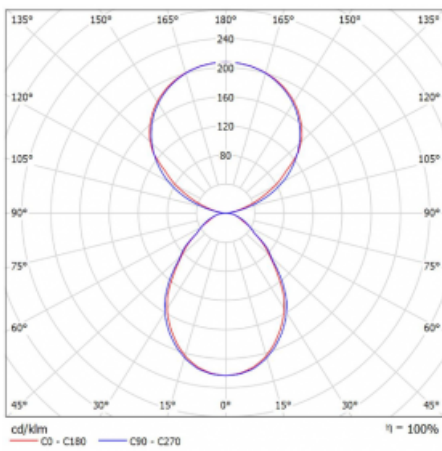

Type of installation	Free-standing
Light distribution	Direct-indirect
Luminaire shape	Angular
Colour of the luminaires	Black
Material	Aluminium
Lifetime	L80/B20 50 000 hours
Warranty	5 years
Description of luminaires	Luminaire free-standing
item description	13-731I-10GEQ/TC, B + 13-7312, B + 13-7002, B
Dimensions	615 mm × 325 mm × 1945 mm
Light source	LED MODUL
Type of optical system	Microprisma
Luminous flux*	7610 lm
Colour Temperature	2700 K - 6500 K Tunable White
Luminous efficacy	105 lm/W
MacAdam Light source	3
Colour rendering index	90
UGR max. X=4H Y=8H, $\rho=70,50,20$	14.7

Technical drawing

Luminaire power input* 72.6 W

Connection of the luminaires DALI DT8

Electrical voltage 220-240V

Frequency 50/60Hz

⊕ CE IP 20

*±10 %

Curve