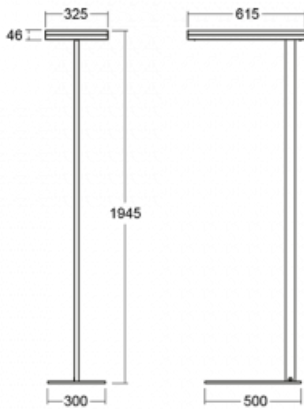

Type of installation	Free-standing
Light distribution	Direct-indirect
Luminaire shape	Angular
Colour of the luminaires	Black
Material	Aluminium
Lifetime	L80/B20 50 000 hours
Warranty	5 years
Description of luminaires	Luminaire free-standing
item description	13-731I-10GEQ/TC, B + 13-7312, B + 13-7002, B
Dimensions	615 mm × 325 mm × 1945 mm
Light source	LED MODUL
Type of optical system	Microprisma
Luminous flux*	7610 lm
Colour Temperature	2700 K - 6500 K Tunable White
Luminous efficacy	105 lm/W
MacAdam Light source	3
Colour rendering index	90
UGR max. X=4H Y=8H, $\rho=70,50,20$	14.7

Technical drawing

Luminaire power input* 72.6 W

Connection of the luminaires DALI DT8

Electrical voltage 220-240V

Frequency 50/60Hz

⊕ CE IP 20

*±10 %

Curve