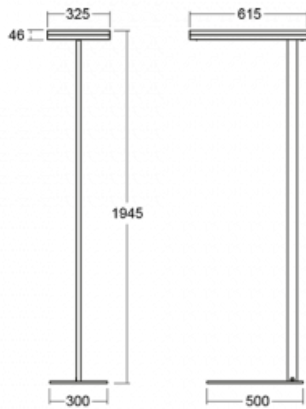

Type of installation	Free-standing
Light distribution	Direct-indirect
Luminaire shape	Angular
Colour of the luminaires	Black
Material	Aluminium
Lifetime	L80/B20 50 000 hours
Warranty	5 years
Description of luminaires	Luminaire free-standing
item description	13-731I-10GEE/840, B + 13-7310, B + 13-7002, B
Dimensions	615 mm × 325 mm × 1945 mm
Light source	LED MODUL
Type of optical system	Microprisma
Luminous flux*	10330 lm
Colour Temperature	4000 K cool white
Luminous efficacy	142 lm/W
MacAdam Light source	3
Colour rendering index	80
UGR max. X=4H Y=8H, ρ=70,50,20	13

Technical drawing

Luminaire power input* 73 W

Connection of the luminaires ON/OFF

Electrical voltage 220-240V

Frequency 50/60Hz

⊕ CE IP 20

*±10 %

Curve