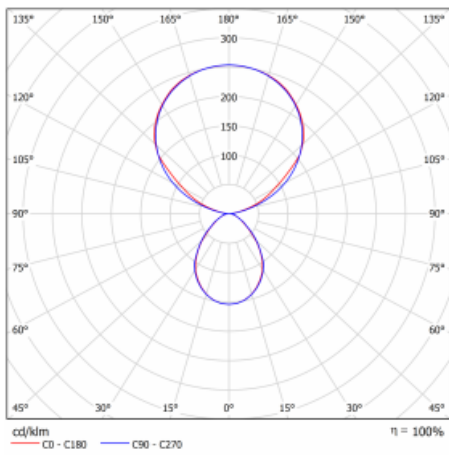

Type of installation	Free-standing
Light distribution	Direct-indirect
Luminaire shape	Angular
Colour of the luminaires	Black
Material	Aluminium
Lifetime	L80/B20 50 000 hours
Warranty	5 years
Description of luminaires	Luminaire free-standing
item description	13-731I-10GEE/840, B + 13-7310, B + 13-7002, B
Dimensions	615 mm × 325 mm × 1945 mm
Light source	LED MODUL
Type of optical system	Microprisma
Luminous flux*	10330 lm
Colour Temperature	4000 K cool white
Luminous efficacy	142 lm/W
MacAdam Light source	3
Colour rendering index	80
UGR max. X=4H Y=8H, ρ=70,50,20	13

Technical drawing

Luminaire power input* 73 W

Connection of the luminaires ON/OFF

Electrical voltage 220-240V

Frequency 50/60Hz

⊕ CE IP 20

*±10 %

Curve