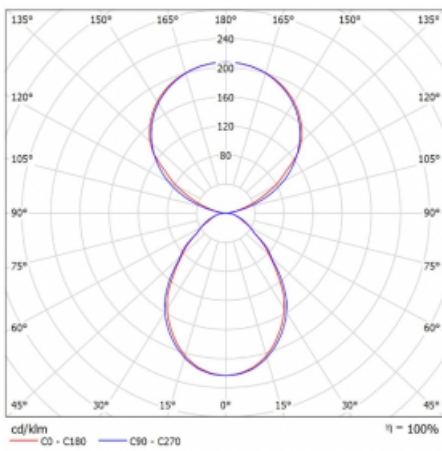

Type of installation	Free-standing
Light distribution	Direct-indirect
Luminaire shape	Angular
Colour of the luminaires	White
Material	Aluminium
Lifetime	L80/B20 50 000 hours
Warranty	5 years
Description of luminaires	Luminaire free-standing
item description	13-721I-10GEQ/TC, W + 13-7010, W + 13-7002, W
Dimensions	615 mm × 325 mm × 1945 mm
Light source	LED MODUL
Type of optical system	Microprisma
Luminous flux*	7610 lm
Colour Temperature	2700 K - 6500 K Tunable White
Luminous efficacy	105 lm/W
MacAdam Light source	3
Colour rendering index	90
UGR max. X=4H Y=8H, ρ=70,50,20	14.7

Technical drawing

Luminaire power input* 72.6 W

Connection of the luminaires DALI DT8

Electrical voltage 220-240V

Frequency 50/60Hz

⊕ CE IP 20

*±10 %

Curve