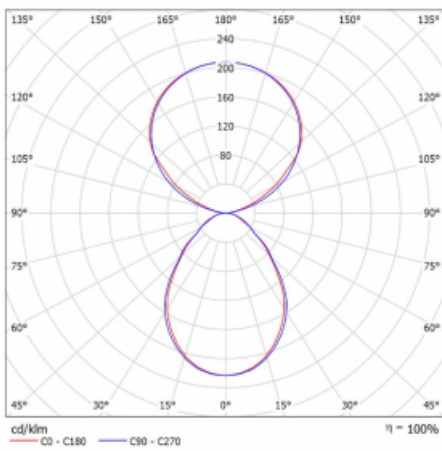

Type of installation	Free-standing
Light distribution	Direct-indirect
Luminaire shape	Angular
Colour of the luminaires	Silver
Material	Aluminium
Lifetime	L80/B20 50 000 hours
Warranty	5 years
Description of luminaires	Luminaire free-standing
item description	13-721I-10GEQ/TC, S + 13-7010, S + 13-7002, S
Dimensions	615 mm × 325 mm × 1945 mm
Light source	LED MODUL
Type of optical system	Microprisma
Luminous flux*	7610 lm
Colour Temperature	2700 K - 6500 K Tunable White
Luminous efficacy	105 lm/W
MacAdam Light source	3
Colour rendering index	90
UGR max. X=4H Y=8H, $\rho=70,50,20$	14.7

Technical drawing

Luminaire power input* 72.6 W

Connection of the luminaires DALI DT8

Electrical voltage 220-240V

Frequency 50/60Hz

⊕ CE IP 20

*±10 %

Curve