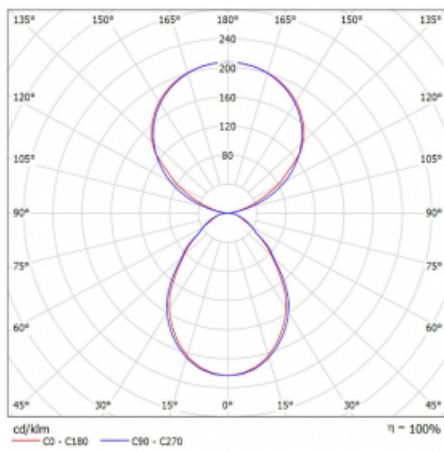

Type of installation	Free-standing
Light distribution	Direct-indirect
Luminaire shape	Angular
Colour of the luminaires	Black
Material	Aluminium
Lifetime	L80/B20 50 000 hours
Warranty	5 years
Description of luminaires	Luminaire free-standing
item description	13-721I-10GEQ/TC, B + 13-7010, B + 13-7002, B
Dimensions	615 mm × 325 mm × 1945 mm
Light source	LED MODUL
Type of optical system	Microprisma
Luminous flux*	7610 lm
Colour Temperature	2700 K - 6500 K Tunable White
Luminous efficacy	105 lm/W
MacAdam Light source	3
Colour rendering index	90
UGR max. X=4H Y=8H, $\rho=70,50,20$	14.7

Technical drawing

Luminaire power input* 72.6 W

Connection of the luminaires DALI DT8

Electrical voltage 220-240V

Frequency 50/60Hz

⊕ CE IP 20

*±10 %

Curve