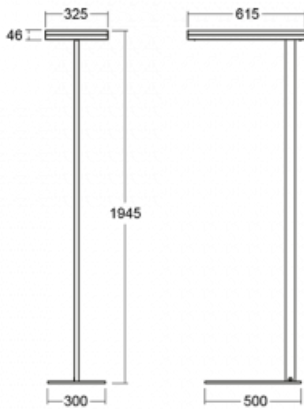

Type of installation	Free-standing
Light distribution	Direct-indirect
Luminaire shape	Angular
Colour of the luminaires	White
Material	Aluminium
Lifetime	L80/B20 50 000 hours
Warranty	5 years
Description of luminaires	Luminaire free-standing
item description	13-721I-10GEP/840, W + 13-7010, W + 13-7002, W
Dimensions	615 mm × 325 mm × 1945 mm
Light source	LED MODUL
Type of optical system	Microprisma
Luminous flux*	10330 lm
Colour Temperature	4000 K cool white
Luminous efficacy	142 lm/W
MacAdam Light source	3
Colour rendering index	80
UGR max. X=4H Y=8H, ρ=70,50,20	13

Technical drawing

Luminaire power input* 73 W

Connection of the luminaires DALI + sensor

Electrical voltage 220-240V

Frequency 50/60Hz

⊕ CE IP 20

*±10 %

Curve