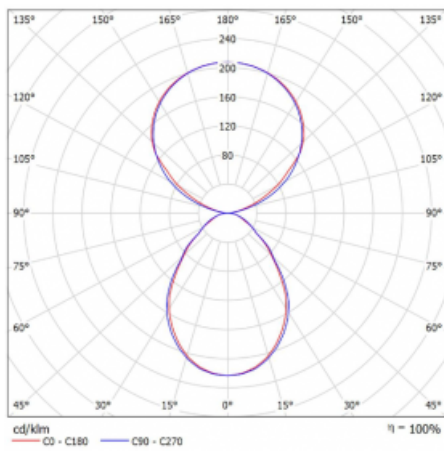

Type of installation	Table lamp
Light distribution	Direct-indirect
Luminaire shape	Angular
Colour of the luminaires	White
Material	Aluminium
Lifetime	L80/B20 50 000 hours
Warranty	5 years
Description of luminaires	Luminaire table lamp
item description	13-731I-10GEQ/TC, W + 13-7315, W
Dimensions	615 mm × 325 mm × 1305 mm
Light source	LED MODUL
Type of optical system	Microprisma
Luminous flux*	7610 lm
Colour Temperature	2700 K - 6500 K Tunable White
Luminous efficacy	105 lm/W
MacAdam Light source	3
Colour rendering index	90
UGR max. X=4H Y=8H, $\rho=70,50,20$	14.7

Technical drawing

Luminaire power input* 72.6 W

Connection of the luminaires DALI DT8

Electrical voltage 220-240V

Frequency 50/60Hz

⊕ CE IP 20

*±10 %

Curve