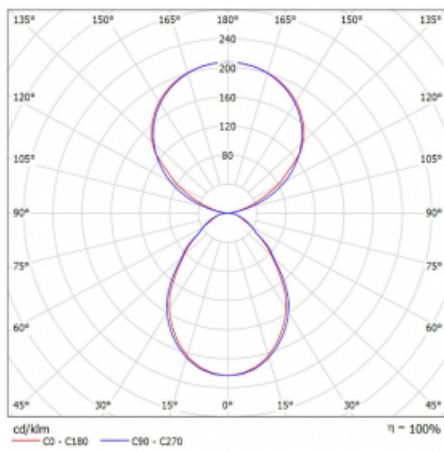

Type of installation	Table lamp
Light distribution	Direct-indirect
Luminaire shape	Angular
Colour of the luminaires	Silver
Material	Aluminium
Lifetime	L80/B20 50 000 hours
Warranty	5 years
Description of luminaires	Luminaire table lamp
item description	13-731I-10GEQ/TC, S + 13-7315, S
Dimensions	615 mm × 325 mm × 1305 mm
Light source	LED MODUL
Type of optical system	Microprisma
Luminous flux*	7610 lm
Colour Temperature	2700 K - 6500 K Tunable White
Luminous efficacy	105 lm/W
MacAdam Light source	3
Colour rendering index	90
UGR max. X=4H Y=8H, $\rho=70,50,20$	14.7

## Curve