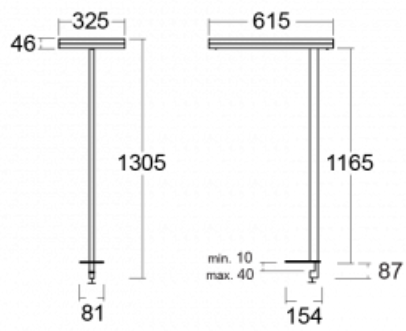

Type of installation	Table lamp
Light distribution	Direct-indirect
Luminaire shape	Angular
Colour of the luminaires	Silver
Material	Aluminium
Lifetime	L80/B20 50 000 hours
Warranty	5 years
Description of luminaires	Luminaire table lamp
item description	13-731I-10GEE/830, S + 13-7313, S
Dimensions	615 mm × 325 mm × 1305 mm
Light source	LED MODUL
Type of optical system	Microprisma
Luminous flux*	9800 lm
Colour Temperature	3000 K warm white
Luminous efficacy	134 lm/W
MacAdam Light source	3
Colour rendering index	80
UGR max. X=4H Y=8H, $\rho=70,50,20$	12.9

Technical drawing

Luminaire power input* 73 W

Connection of the luminaires ON/OFF

Electrical voltage 220-240V

Frequency 50/60Hz

⊕ CE IP 20

*±10 %

Curve