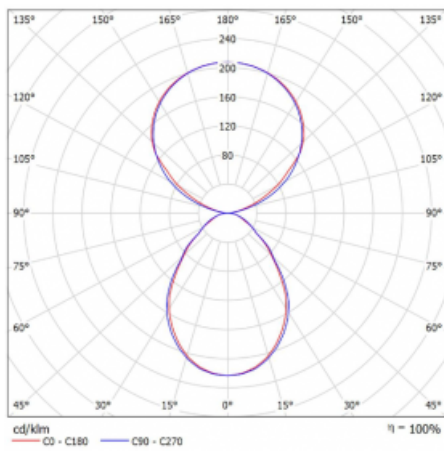

Type of installation	Table lamp
Light distribution	Direct-indirect
Luminaire shape	Angular
Colour of the luminaires	Silver
Material	Aluminium
Lifetime	L80/B20 50 000 hours
Warranty	5 years
Description of luminaires	Luminaire table lamp
item description	13-721I-10GEQ/TC, S + 13-7011, S
Dimensions	615 mm × 325 mm × 1305 mm
Light source	LED MODUL
Type of optical system	Microprisma
Luminous flux*	7610 lm
Colour Temperature	2700 K - 6500 K Tunable White
Luminous efficacy	105 lm/W
MacAdam Light source	3
Colour rendering index	90
UGR max. X=4H Y=8H, $\rho=70,50,20$	14.7

## Curve