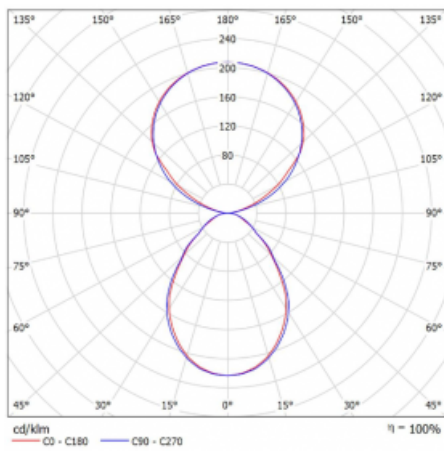

Type of installation	Table lamp
Light distribution	Direct-indirect
Luminaire shape	Angular
Colour of the luminaires	Black
Material	Aluminium
Lifetime	L80/B20 50 000 hours
Warranty	5 years
Description of luminaires	Luminaire table lamp
item description	13-721I-10GEQ/TC, B + 13-7011, B
Dimensions	615 mm × 325 mm × 1305 mm
Light source	LED MODUL
Type of optical system	Microprisma
Luminous flux*	7610 lm
Colour Temperature	2700 K - 6500 K Tunable White
Luminous efficacy	105 lm/W
MacAdam Light source	3
Colour rendering index	90
UGR max. X=4H Y=8H, $\rho=70,50,20$	14.7

Technical drawing

Luminaire power input* 72.6 W

Connection of the luminaires DALI DT8

Electrical voltage 220-240V

Frequency 50/60Hz

⊕ CE IP 20

*±10 %

Curve