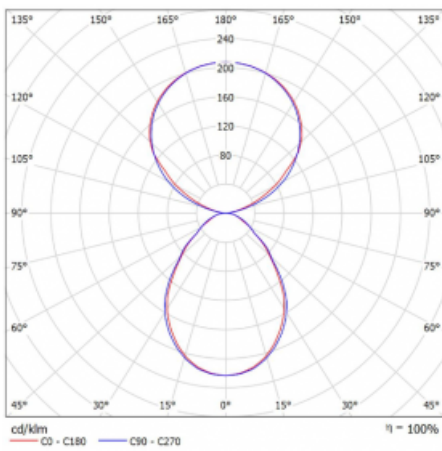

Type of installation	Free-standing
Light distribution	Direct-indirect
Luminaire shape	Angular
Colour of the luminaires	Silver
Material	Aluminium
Lifetime	L80/B20 50 000 hours
Warranty	5 years
Description of luminaires	Luminaire free-standing
item description	13-731I-10GEQ/TC, S + 13-731I, S + 13-7002, S
Dimensions	615 mm × 325 mm × 1945 mm
Light source	LED MODUL
Type of optical system	Microprisma
Luminous flux*	7610 lm
Colour Temperature	2700 K - 6500 K Tunable White
Luminous efficacy	105 lm/W
MacAdam Light source	3
Colour rendering index	90
UGR max. X=4H Y=8H, $\rho=70,50,20$	14.7

## Curve