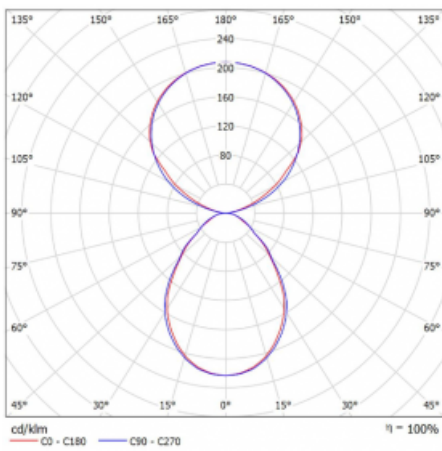

Type of installation	Free-standing
Light distribution	Direct-indirect
Luminaire shape	Angular
Colour of the luminaires	Black
Material	Aluminium
Lifetime	L80/B20 50 000 hours
Warranty	5 years
Description of luminaires	Luminaire free-standing
item description	13-731I-10GEQ/TC, B + 13-7311, B + 13-7002, B
Dimensions	615 mm × 325 mm × 1945 mm
Light source	LED MODUL
Type of optical system	Microprisma
Luminous flux*	7610 lm
Colour Temperature	2700 K - 6500 K Tunable White
Luminous efficacy	105 lm/W
MacAdam Light source	3
Colour rendering index	90
UGR max. X=4H Y=8H, $\rho=70,50,20$	14.7

## Curve