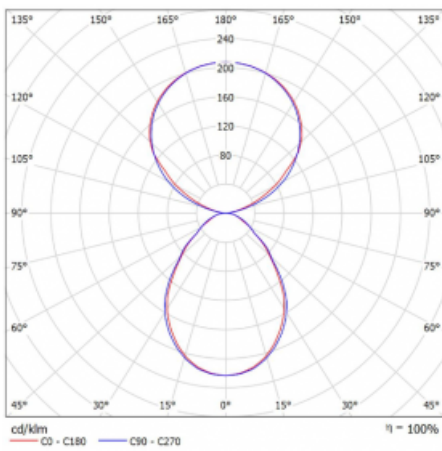

Type of installation	Free-standing
Light distribution	Direct-indirect
Luminaire shape	Angular
Colour of the luminaires	White
Material	Aluminium
Lifetime	L80/B20 50 000 hours
Warranty	5 years
Description of luminaires	Luminaire free-standing
item description	13-721I-10GEQ/TC, W + 13-7009, W + 13-7002, W
Dimensions	615 mm × 325 mm × 1945 mm
Light source	LED MODUL
Type of optical system	Microprisma
Luminous flux*	7610 lm
Colour Temperature	2700 K - 6500 K Tunable White
Luminous efficacy	105 lm/W
MacAdam Light source	3
Colour rendering index	90
UGR max. X=4H Y=8H, ρ=70,50,20	14.7

## Curve