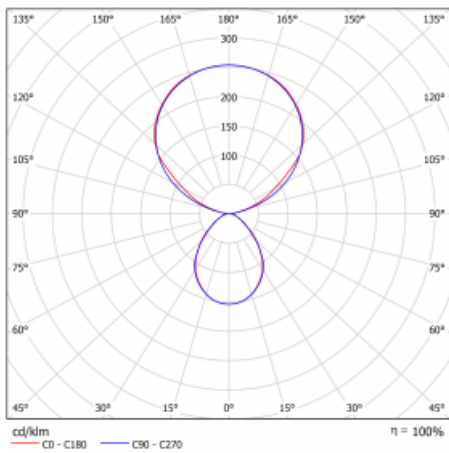

Type of installation	Free-standing
Light distribution	Direct-indirect
Luminaire shape	Angular
Colour of the luminaires	Black
Material	Aluminium
Lifetime	L80/B20 50 000 hours
Warranty	5 years
Description of luminaires	Luminaire free-standing
item description	13-721I-10GEH/840, B + 13-7009, B + 13-7002, B
Dimensions	615 mm × 325 mm × 1945 mm
Light source	LED MODUL
Type of optical system	Microprisma
Luminous flux*	10330 lm
Colour Temperature	4000 K cool white
Luminous efficacy	142 lm/W
MacAdam Light source	3
Colour rendering index	80
UGR max. X=4H Y=8H, ρ=70,50,20	13

Technical drawing

Luminaire power input* 73 W

Connection of the luminaires DALI + sensor

Electrical voltage 220-240V

Frequency 50/60Hz

⊕ CE IP 20

*±10 %

Curve