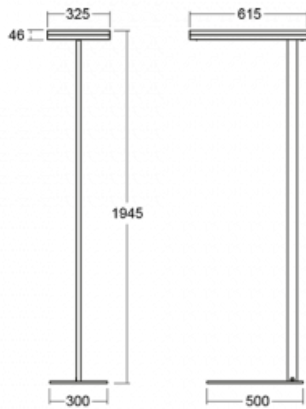

Type of installation	Free-standing
Light distribution	Direct-indirect
Luminaire shape	Angular
Colour of the luminaires	White
Material	Aluminium
Lifetime	L80/B20 50 000 hours
Warranty	5 years
Description of luminaires	Luminaire free-standing
item description	13-721I-10GEE/840, W + 13-7009, W + 13-7002, W
Dimensions	615 mm × 325 mm × 1945 mm
Light source	LED MODUL
Type of optical system	Microprisma
Luminous flux*	10330 lm
Colour Temperature	4000 K cool white
Luminous efficacy	142 lm/W
MacAdam Light source	3
Colour rendering index	80
UGR max. X=4H Y=8H, ρ=70,50,20	13

Technical drawing

Luminaire power input* 73 W

Connection of the luminaires ON/OFF

Electrical voltage 220-240V

Frequency 50/60Hz

⊕ CE IP 20

*±10 %

Curve