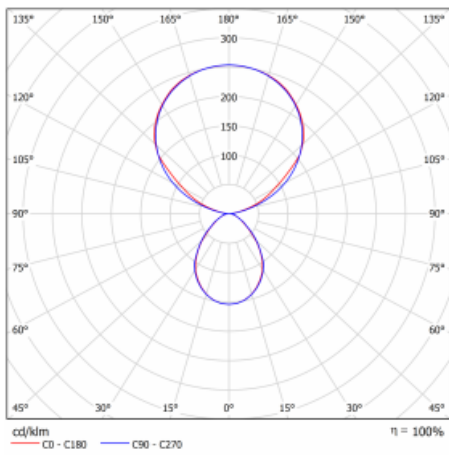

Type of installation	Free-standing
Light distribution	Direct-indirect
Luminaire shape	Angular
Colour of the luminaires	White
Material	Aluminium
Lifetime	L80/B20 50 000 hours
Warranty	5 years
Description of luminaires	Luminaire free-standing
item description	13-721I-10GEE/840, W + 13-7009, W + 13-7002, W
Dimensions	615 mm × 325 mm × 1945 mm
Light source	LED MODUL
Type of optical system	Microprisma
Luminous flux*	10330 lm
Colour Temperature	4000 K cool white
Luminous efficacy	142 lm/W
MacAdam Light source	3
Colour rendering index	80
UGR max. X=4H Y=8H, ρ=70,50,20	13

Technical drawing

Luminaire power input* 73 W

Connection of the luminaires ON/OFF

Electrical voltage 220-240V

Frequency 50/60Hz

⊕ CE IP 20

*±10 %

Curve