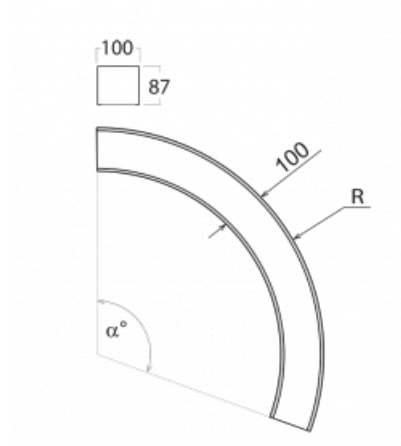

|                           |                      |
|---------------------------|----------------------|
| Type of installation      | Suspended            |
| Light distribution        | Direct               |
| Luminaire shape           | Rounded              |
| Colour of the luminaires  | White                |
| Material                  | Aluminium            |
| Lifetime                  | L80/B20 50 000 hours |
| Warranty                  | 5 years              |
| Description of luminaires | Luminaire suspended  |
| item description          | R1250 - 45°          |
| Dimensions (w × h mm)     | 100 mm × 87 mm       |
| Diameter                  | ∅ 1250               |
| Angle                     | 45 °                 |
| Light source              | LED MODUL            |
| DIR optical system        | Opal diffuser        |
| Luminous flux*            | 2040 lm              |
| Colour Temperature        | 4000 K cool white    |
| Luminous efficacy         | 105 lm/W             |
| MacAdam Light source      | 3                    |
| Colour rendering index    | 80                   |

## Technical drawing

Luminaire power input\* 19.5 W

Connection of the luminaires DALI

Electrical voltage 220-240V

Frequency 50/60Hz

⊕ CE IP 20

\* $\pm 10\%$