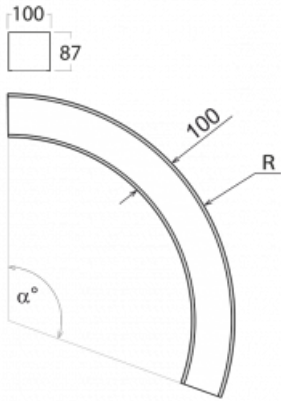

|                           |                      |
|---------------------------|----------------------|
| Type of installation      | Suspended            |
| Light distribution        | Direct               |
| Luminaire shape           | Rounded              |
| Colour of the luminaires  | White                |
| Material                  | Aluminium            |
| Lifetime                  | L80/B20 50 000 hours |
| Warranty                  | 5 years              |
| Description of luminaires | Luminaire suspended  |
| item description          | R1250 - 90°          |
| Dimensions (w × h mm)     | 100 mm × 87 mm       |
| Diameter                  | ∅ 1250               |
| Angle                     | 90 °                 |
| Light source              | LED MODUL            |
| DIR optical system        | Microprisma          |
| Luminous flux*            | 3120 lm              |
| Colour Temperature        | 3000 K warm white    |
| Luminous efficacy         | 80 lm/W              |
| MacAdam Light source      | 3                    |
| Colour rendering index    | 80                   |

## Technical drawing

Luminaire power input\* 39 W

Connection of the luminaires ON/OFF

Electrical voltage 220-240V

Frequency 50/60Hz

⊕ CE IP 20

\* $\pm 10\%$