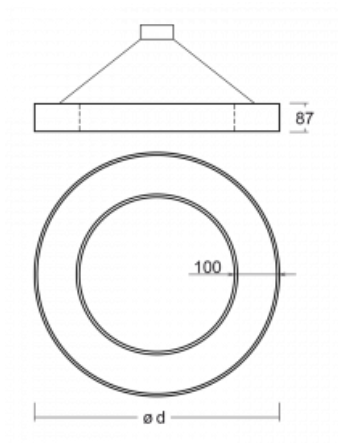

# Rotao100

127-5F1I-10GGE/840, W

**Technical drawing**

Type of installation	Suspended
Light distribution	Direct-indirect
Luminaire shape	Circular
Colour of the luminaires	White
Material	Aluminium
Lifetime	L80/B20 50 000 hours
Warranty	5 years
Description of luminaires	Luminaire suspended
Dimensions	ø 3000 mm × 87 mm
Light source	LED MODUL
Type of optical system	Microprisma
Luminous flux*	20850 lm
Colour Temperature	4000 K cool white
Luminous efficacy	91 lm/W
MacAdam Light source	3
Colour rendering index	80
UGR max. X=4H Y=8H, ρ=70,50,20	17.2

## Curve

Luminaire power input\* 228.7 W

Connection of the luminaires ON/OFF

Electrical voltage 220-240V

Frequency 50/60Hz

⊕ CE IP 20

\*±10 %