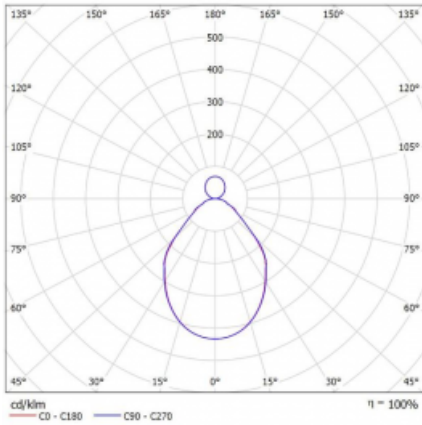

# Rotao100

127-5F1I-10GGE/840, W

**Technical drawing**

Type of installation	Suspended
Light distribution	Direct-indirect
Luminaire shape	Circular
Colour of the luminaires	White
Material	Aluminium
Lifetime	L80/B20 50 000 hours
Warranty	5 years
Description of luminaires	Luminaire suspended
Dimensions	ø 3000 mm × 87 mm
Light source	LED MODUL
Type of optical system	Microprisma
Luminous flux*	20850 lm
Colour Temperature	4000 K cool white
Luminous efficacy	91 lm/W
MacAdam Light source	3
Colour rendering index	80
UGR max. X=4H Y=8H, ρ=70,50,20	17.2

## Curve

Luminaire power input\* 228.7 W

Connection of the luminaires ON/OFF

Electrical voltage 220-240V

Frequency 50/60Hz

⊕ CE IP 20

\*±10 %