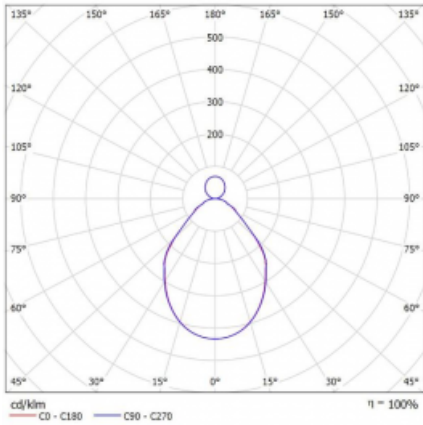

# Rotao100

127-5F1I-10GGE/830, W

**Technical drawing**

Type of installation	Suspended
Light distribution	Direct-indirect
Luminaire shape	Circular
Colour of the luminaires	White
Material	Aluminium
Lifetime	L80/B20 50 000 hours
Warranty	5 years
Description of luminaires	Luminaire suspended
Dimensions	ø 3000 mm × 87 mm
Light source	LED MODUL
Type of optical system	Microprisma
Luminous flux*	19840 lm
Colour Temperature	3000 K warm white
Luminous efficacy	87 lm/W
MacAdam Light source	3
Colour rendering index	80
UGR max. X=4H Y=8H, ρ=70,50,20	17

## Curve

Luminaire power input\* 228.7 W

Connection of the luminaires ON/OFF

Electrical voltage 220-240V

Frequency 50/60Hz

⊕ CE IP 20

\*±10 %