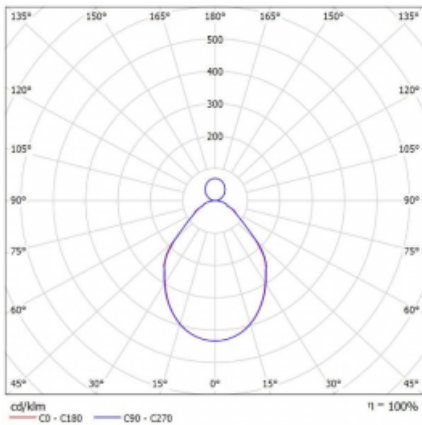

# Rotao100

127-5F1I-10GGE/830, S

**Curve**

Type of installation	Suspended
Light distribution	Direct-indirect
Luminaire shape	Circular
Colour of the luminaires	Silver
Material	Aluminium
Lifetime	L80/B20 50 000 hours
Warranty	5 years
Description of luminaires	Luminaire suspended
Dimensions	ø 3000 mm × 87 mm
Light source	LED MODUL
Type of optical system	Microprisma
Luminous flux*	19840 lm
Colour Temperature	3000 K warm white
Luminous efficacy	87 lm/W
MacAdam Light source	3
Colour rendering index	80
UGR max. X=4H Y=8H, ρ=70,50,20	17