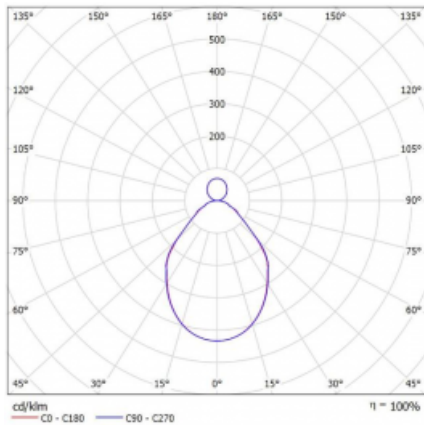

Luminaire

Rotao100

127-5F1I-10GGD/830, W

Type of installation	Suspended
Light distribution	Direct-indirect
Luminaire shape	Circular
Colour of the luminaires	White
Material	Aluminium
Lifetime	L80/B20 50 000 hours
Warranty	5 years
Description of luminaires	Luminaire suspended
item description	White ceiling cup and cable
Dimensions	ø 3000 mm × 87 mm
Light source	LED MODUL
DIR optical system	Microprisma
INDIR optical system	Opal cover
Luminous flux*	19840 lm
Colour Temperature	3000 K warm white
Luminous efficacy	87 lm/W
MacAdam Light source	3
Colour rendering index	80
UGR max. X=4H Y=8H, ρ=70,50,20	17

Curve

Luminaire power input* 228.7 W

Connection of the luminaires DALI

Electrical voltage 220-240V

Frequency 50/60Hz

 **CE** IP 20

*±10 %

Downloads