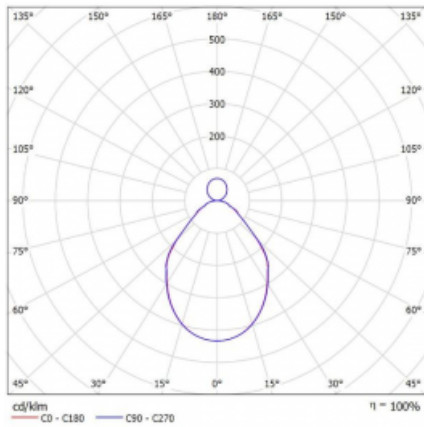

Luminaire

Rotao100

127-5F1I-10GEE/840, S

Curve

Type of installation	Suspended
Light distribution	Direct-indirect
Luminaire shape	Circular
Colour of the luminaires	Silver
Material	Aluminium
Lifetime	L80/B20 50 000 hours
Warranty	5 years
Description of luminaires	Luminaire suspended
Dimensions	ø 3000 mm × 87 mm
Light source	LED MODUL
Type of optical system	Microprisma
Luminous flux*	15320 lm
Colour Temperature	4000 K cool white
Luminous efficacy	94 lm/W
MacAdam Light source	3
Colour rendering index	80
UGR max. X=4H Y=8H, ρ=70,50,20	16.1

Luminaire power input*	163 W
Connection of the luminaires	ON/OFF
Electrical voltage	220-240V
Frequency	50/60Hz

  IP 20

*±10 %

Downloads

Installation instructions

Photos